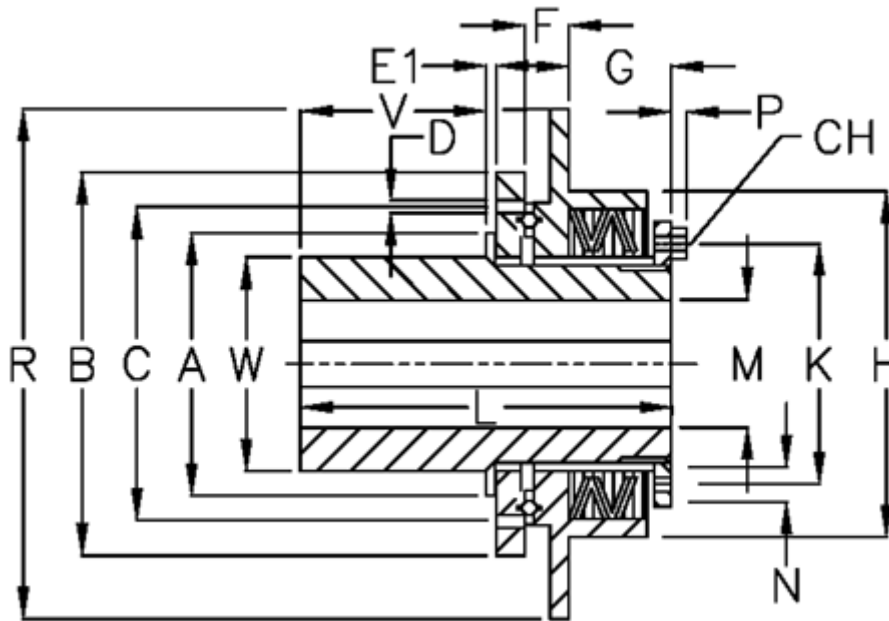

Article number: 46953522

Description: Safeguard mini F 35 M

Measures

A	= 64	F	= 7.0	R	= 120
B	= 90	G	= 29.0	V	= 53.0
C	= 80	H	= 88	W	= 50
CH	= 10	K	= 70		
D	= 6xM6	L	= 108.0		
Disc spring mounting	= 3x1M	M max	= 35		
Disc spring version	= M - medium	M min	= 14		
E1	= 7.0	N	= $\varnothing 4$		